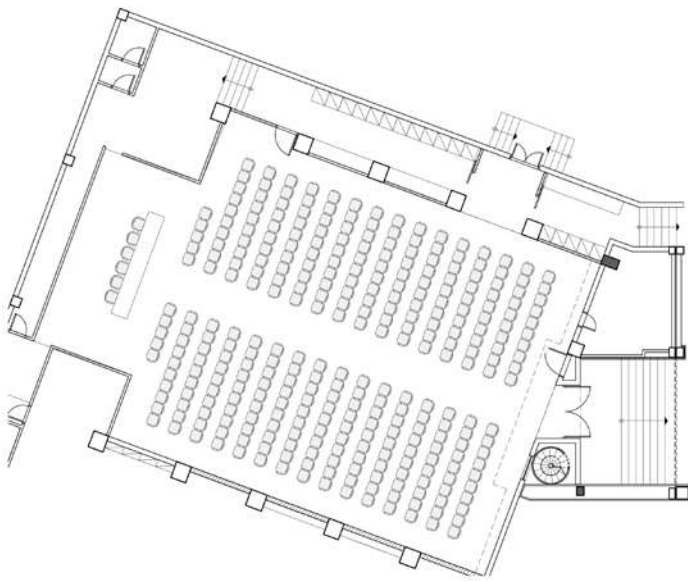

ARTEMIS

ZEUS

NEFELI

ATHINA

FOR FURTHER INFORMATION OR RESERVATIONS PLEASE CONTACT:

Dolce Athens Attica Riviera, Vravronos Avenue, GR 19003 Vravriona, Greece

Tel: +30 22940 71000 | E-mail: reservations@dolceatticariviera.com | www.dolceatticariviera.com

DOLCE
HOTELS AND RESORTS®
BY WYNDHAM
ATHENS ATTICA RIVIERA

ZEUS
INTERNATIONAL
HOTELS & RESORTS