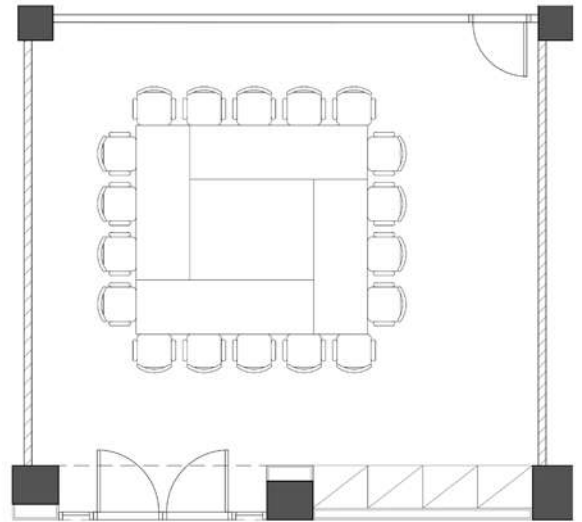

ARTEMIS

ZEUS

NEFELI

ATHINA

FOR FURTHER INFORMATION OR RESERVATIONS PLEASE CONTACT:

Dolce Athens Attica Riviera, Vravronos Avenue, GR 19003 Vravriona, Greece

Tel: +30 22940 71000 | E-mail: reservations@dolceatticariviera.com | www.dolceatticariviera.com

DOLCE
HOTELS AND RESORTS®
BY WYNDHAM
ATHENS ATTICA RIVIERA

ZEUS
INTERNATIONAL
HOTELS & RESORTS