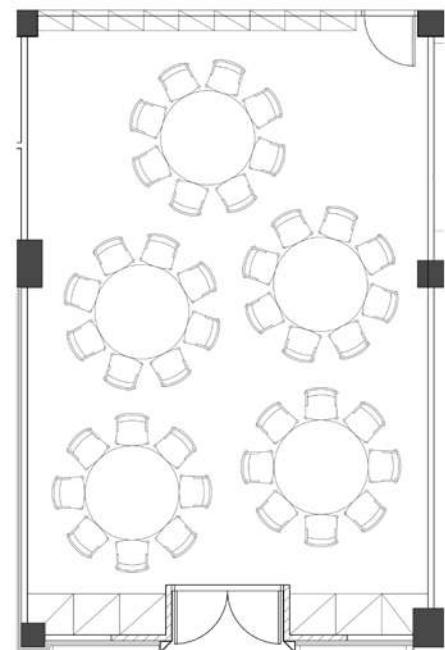

ATHINA

FOR FURTHER INFORMATION OR RESERVATIONS PLEASE CONTACT:

Dolce Athens Attica Riviera, Vravronos Avenue, GR 19003 Vravriona, Greece

Tel: +30 22940 71000 | E-mail: reservations@dolceatticariviera.com | www.dolceatticariviera.com

DOLCE
HOTELS AND RESORTS®
BY WYNDHAM
ATHENS ATTICA RIVIERA

ZEUS
INTERNATIONAL
HOTELS & RESORTS