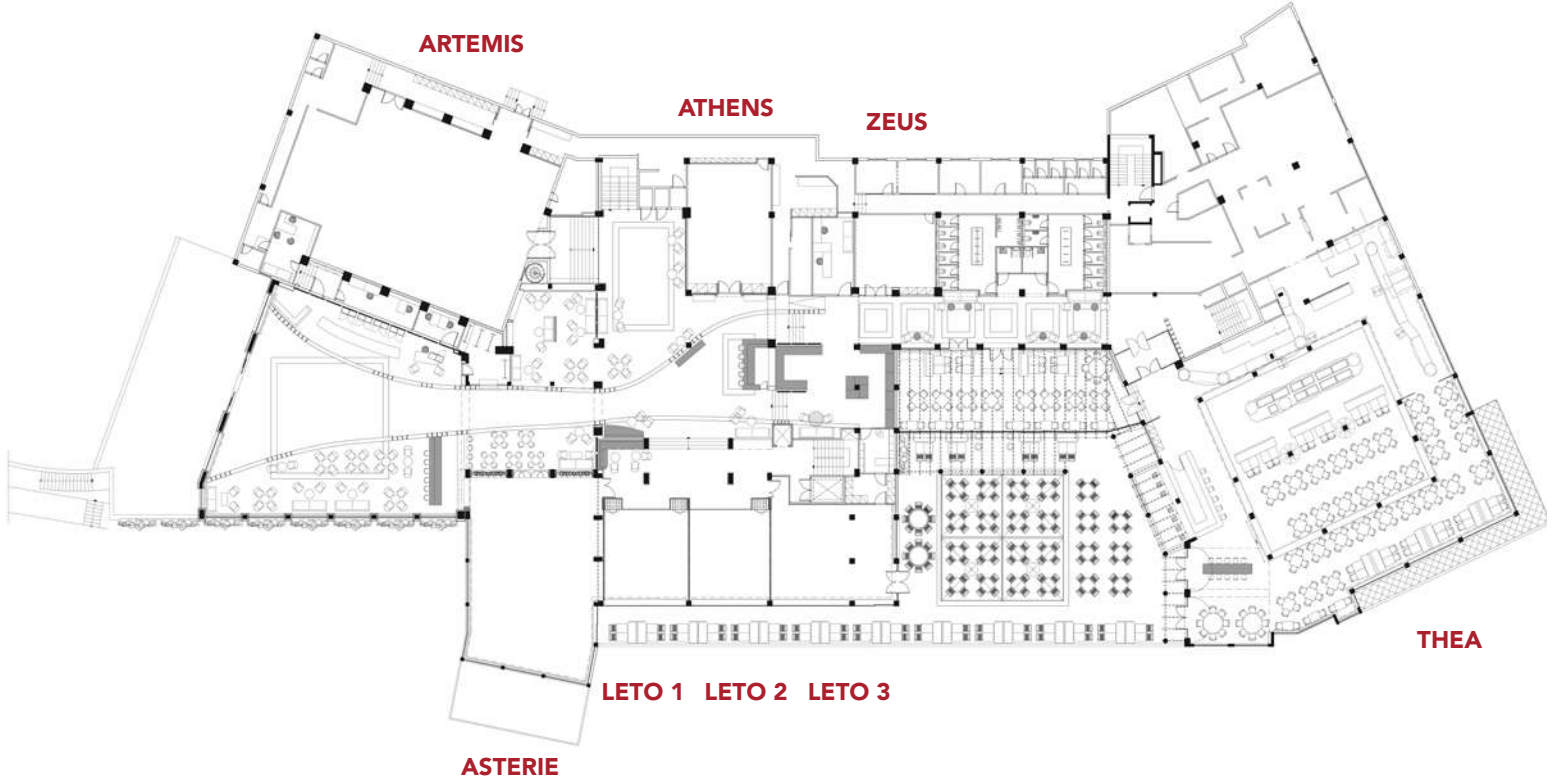

FLOOR PLANS

FOR FURTHER INFORMATION OR RESERVATIONS PLEASE CONTACT:

Dolce Athens Attica Riviera, Vravronos Avenue, GR 19003 Vravrona, Greece

Tel: +30 22940 71000 | E-mail: reservations@dolceatticariviera.com | www.dolceatticariviera.com