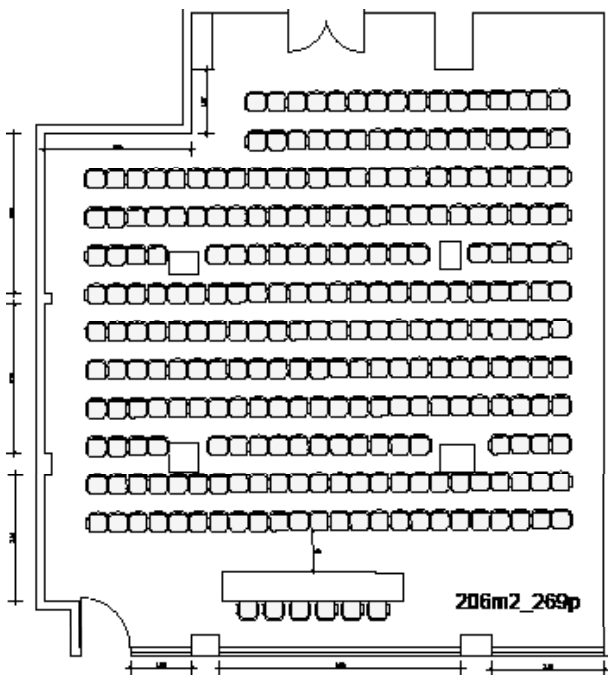

ARTEMIS

ZEUS

NEFELI

ATHINA

FOR FURTHER INFORMATION OR RESERVATIONS PLEASE CONTACT:

Dolce Athens Attica Riviera, Vravronos Avenue, GR 19003 Vravriona, Greece

Tel: +30 22940 71000 | E-mail: reservations@dolceatticariviera.com | www.dolceatticariviera.com

DOLCE
HOTELS AND RESORTS®
BY WYNDHAM
ATHENS ATTICA RIVIERA

ZEUS
INTERNATIONAL
HOTELS & RESORTS